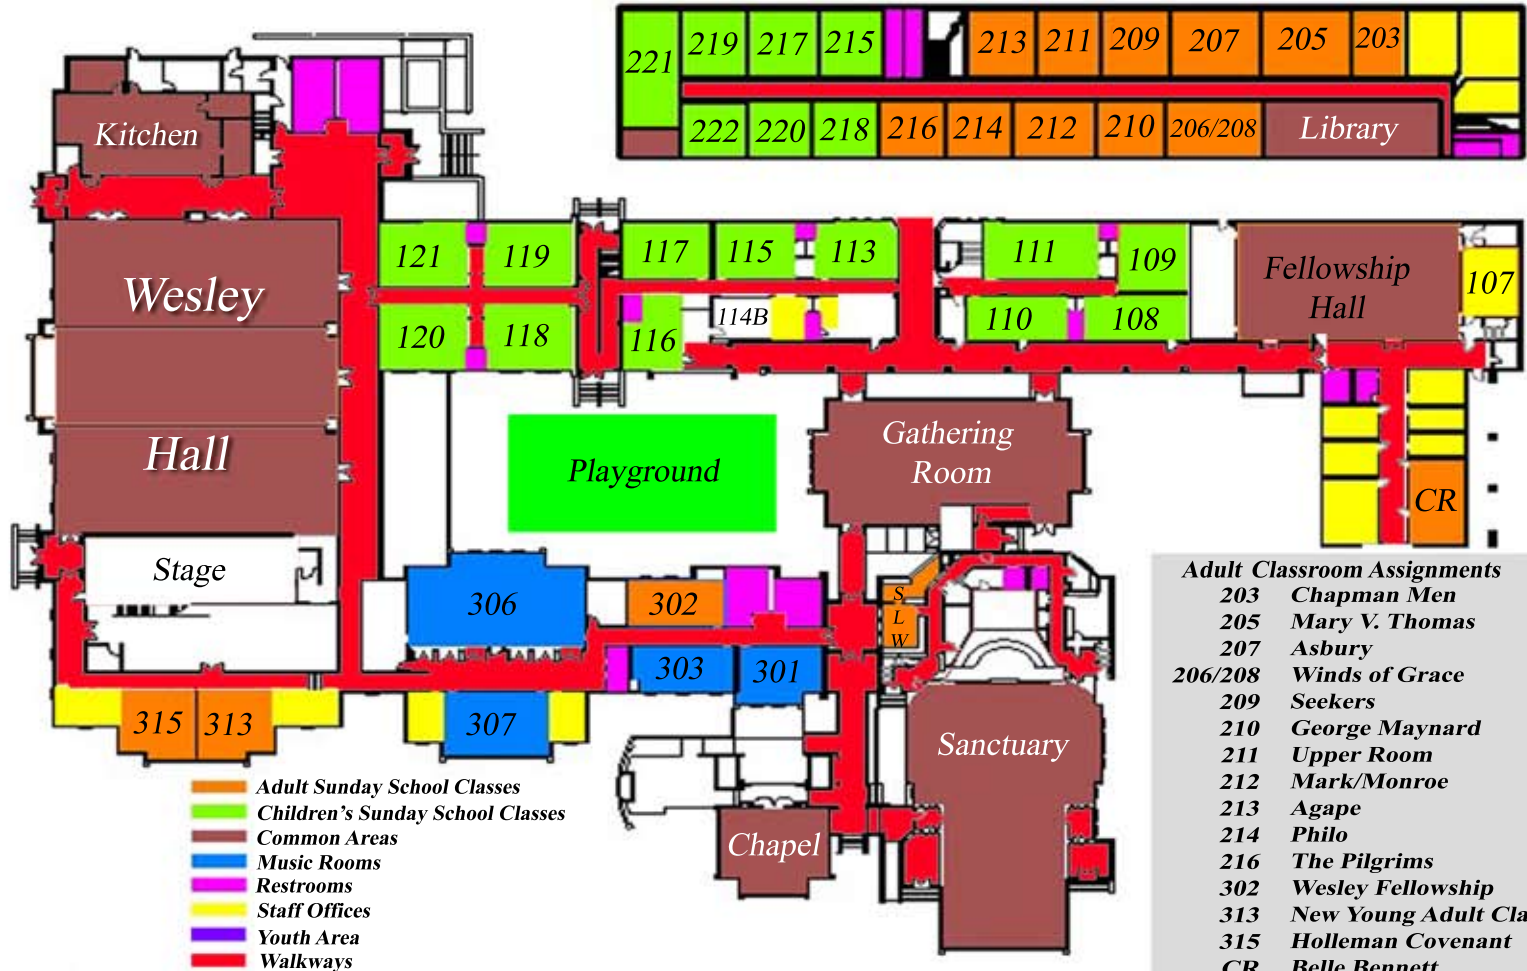

**First United
Methodist Church**

2nd Floor Education Building

Church St.

Green St.

Adult Classroom Assignments

203	Chapman Men
205	Mary V. Thomas
207	Asbury
206/208	Winds of Grace
209	Seekers
210	George Maynard
211	Upper Room
212	Mark/Monroe
213	Agape
214	Philo
216	The Pilgrims
302	Wesley Fellowship
313	New Young Adult Class
315	Holleman Covenant
CR	Belle Bennett

West Main St.